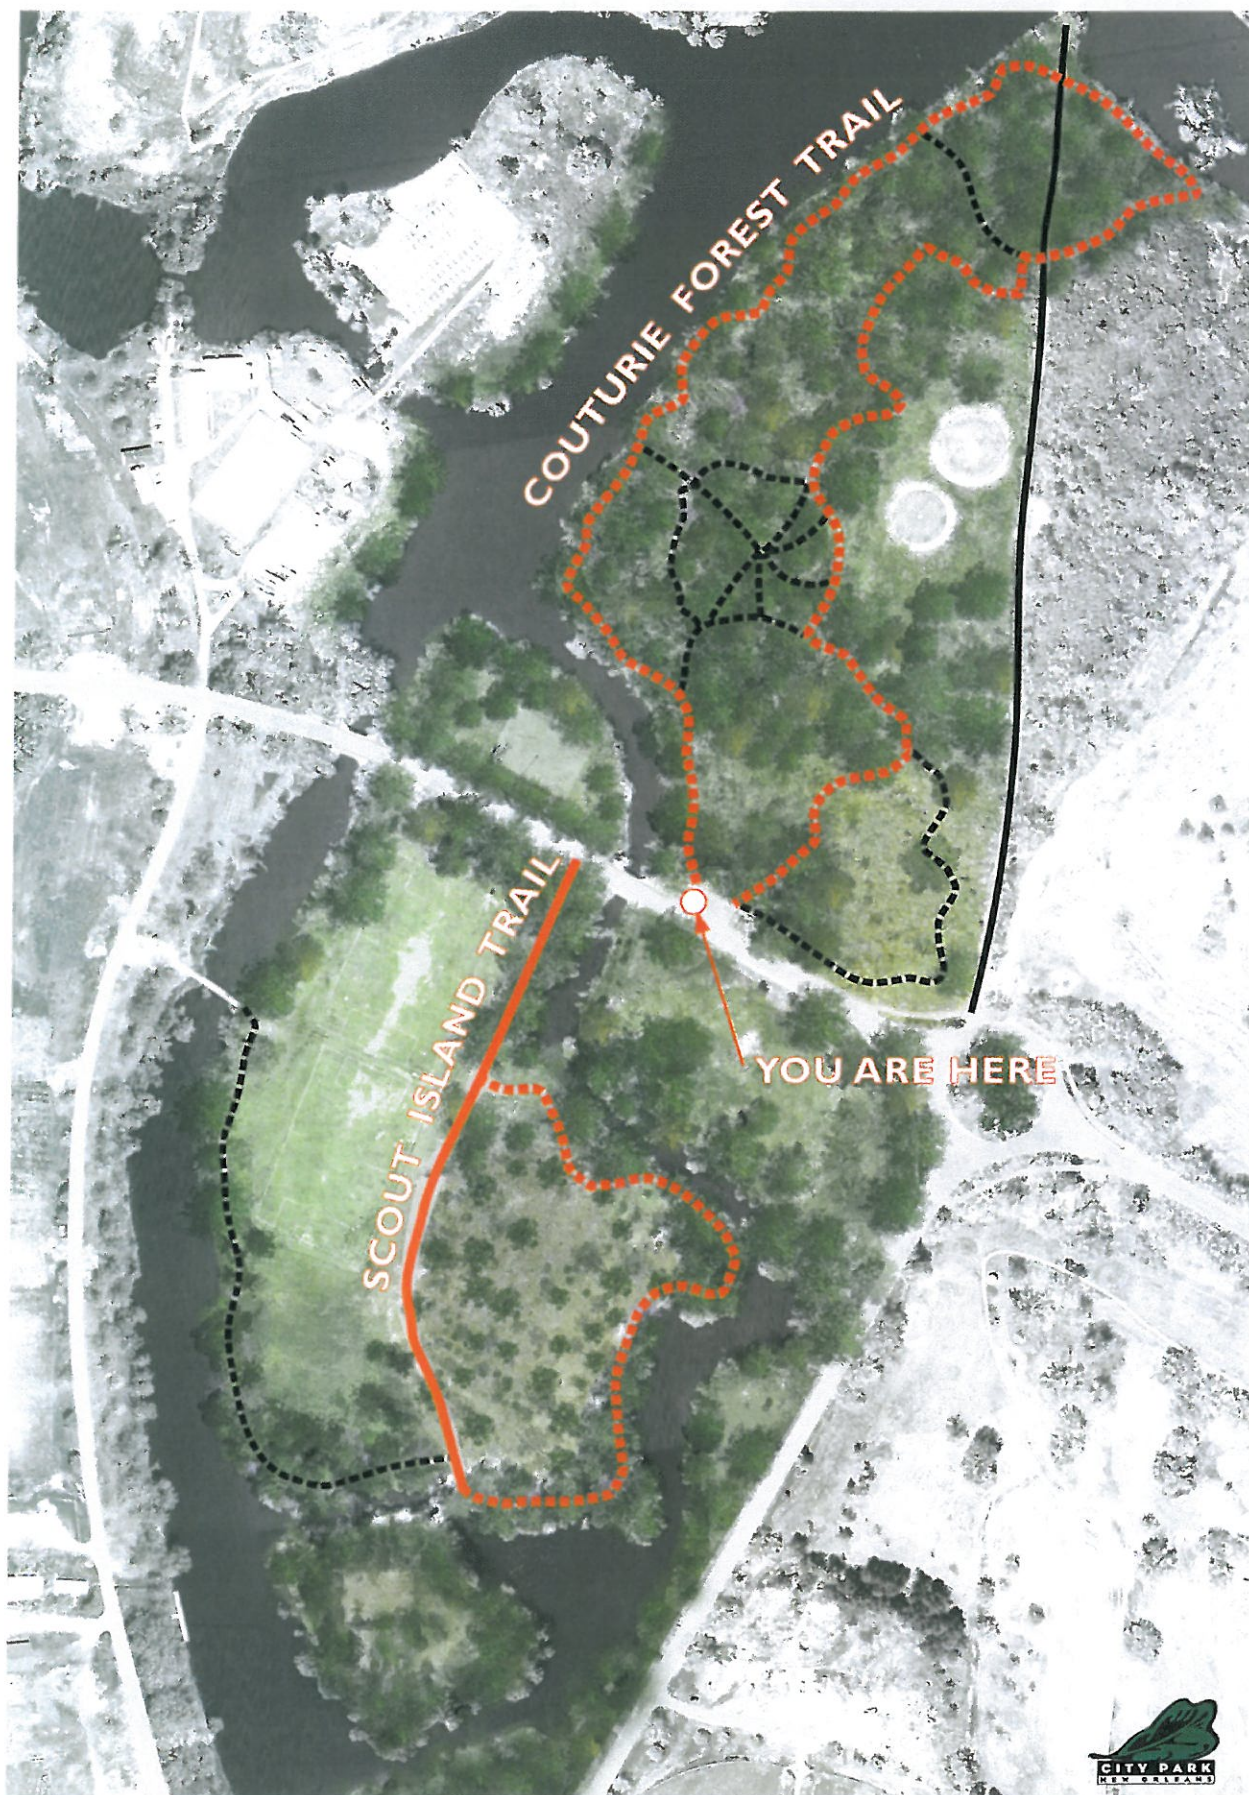

COUTURIE FOREST + SCOUT ISLAND TRAILS

MAP KEY

-  Mulch Trail
-  Gravel Trail

TRAIL DISTANCE

- Couturie Forest Trail: 1 Mile
- Scout Island Trail: 0.5 Mile

0 100 200 400 ft